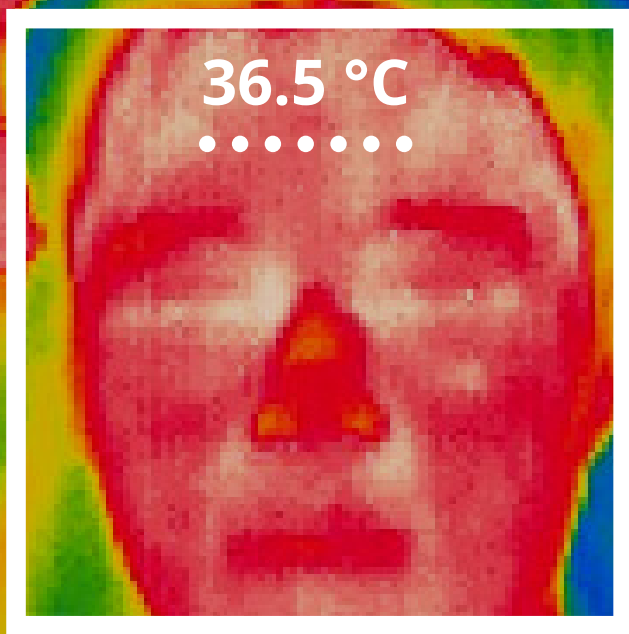

# Fever-Screening Thermal Solutions

With advanced detectors and algorithms, Lantec's Fever Screening Thermal Cameras can detect elevated body temperatures in moving crowds such as passengers, commuters and shoppers with accuracy up to  $\pm 0.3^{\circ}\text{C}$

## High Efficiency

Detect a persons temperature in **ONE SECOND**

## Increased Safety

Avoid physical contact with **NON-CONTACT** measurement