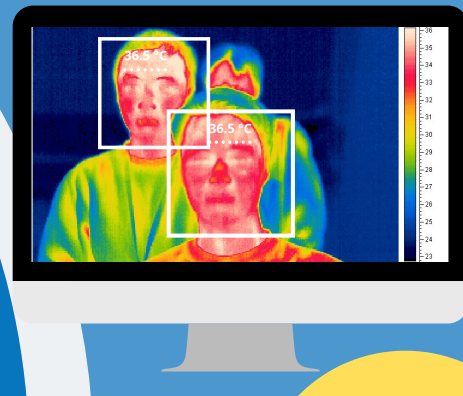

# Fever-Screening Thermal Solutions

With advanced detectors and algorithms, Lantec's Fever Screening Thermal Cameras can detect elevated body temperatures in moving crowds such as passengers, commuters and shoppers with accuracy up to  $\pm 0.3^{\circ}\text{C}$

## High Efficiency

Detect a persons temperature in **ONE SECOND**

## Increased Safety

Avoid physical contact with **NON-CONTACT** measurement